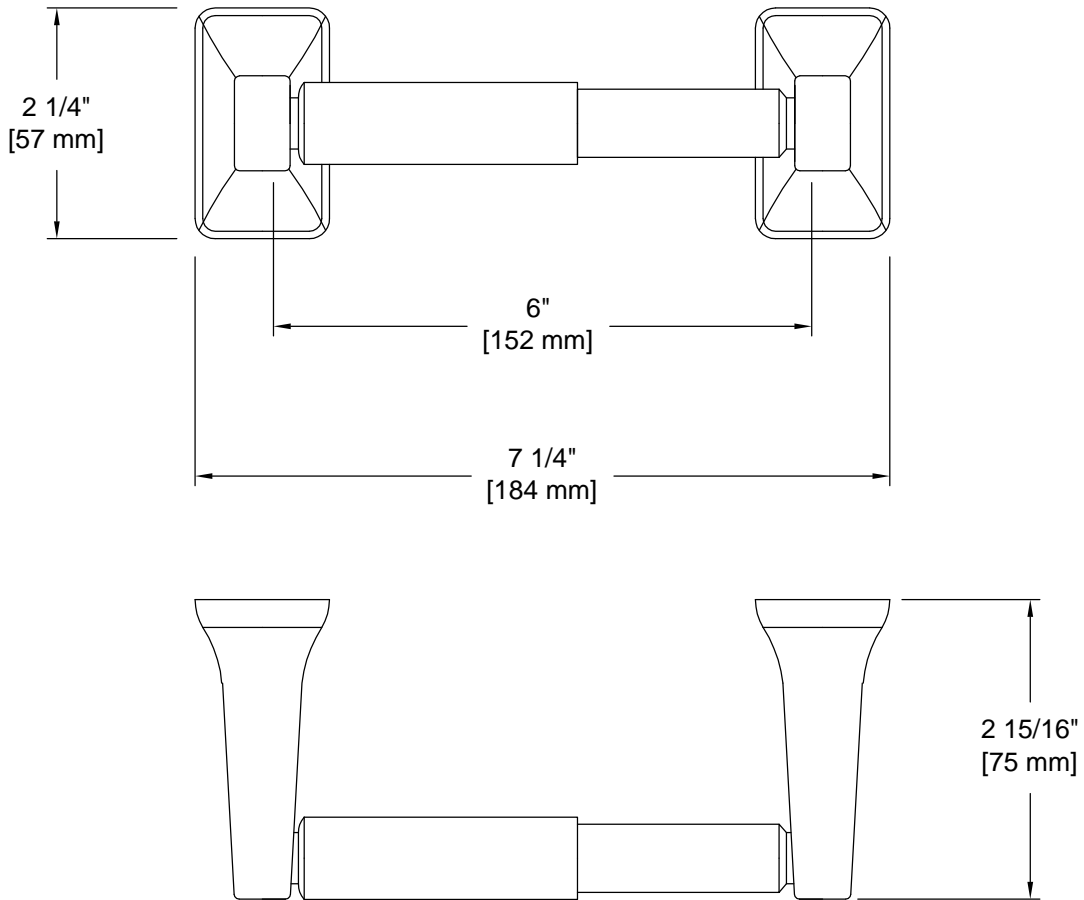

PRODUCT DATA SHEET

Product Description: Surface toilet tissue holder, Sea Breeze. Posts are fabricated from die cast zinc with a US26 bright chrome finish. Ships with mounting hardware.

Overall Size: 7 1/4" W X 2 1/4" H X 2 15/16" D

Material: Zinc Posts, White Plastic Roller

Finish: US26 Bright Chrome

Cross Reference

Manufacturer	Part Number

Description:
**Toilet Tissue Holder,
 Surface, Sea Breeze**

Part Number:	12012	Date	06/10	Rev.	01
Sheet 1 of 1					