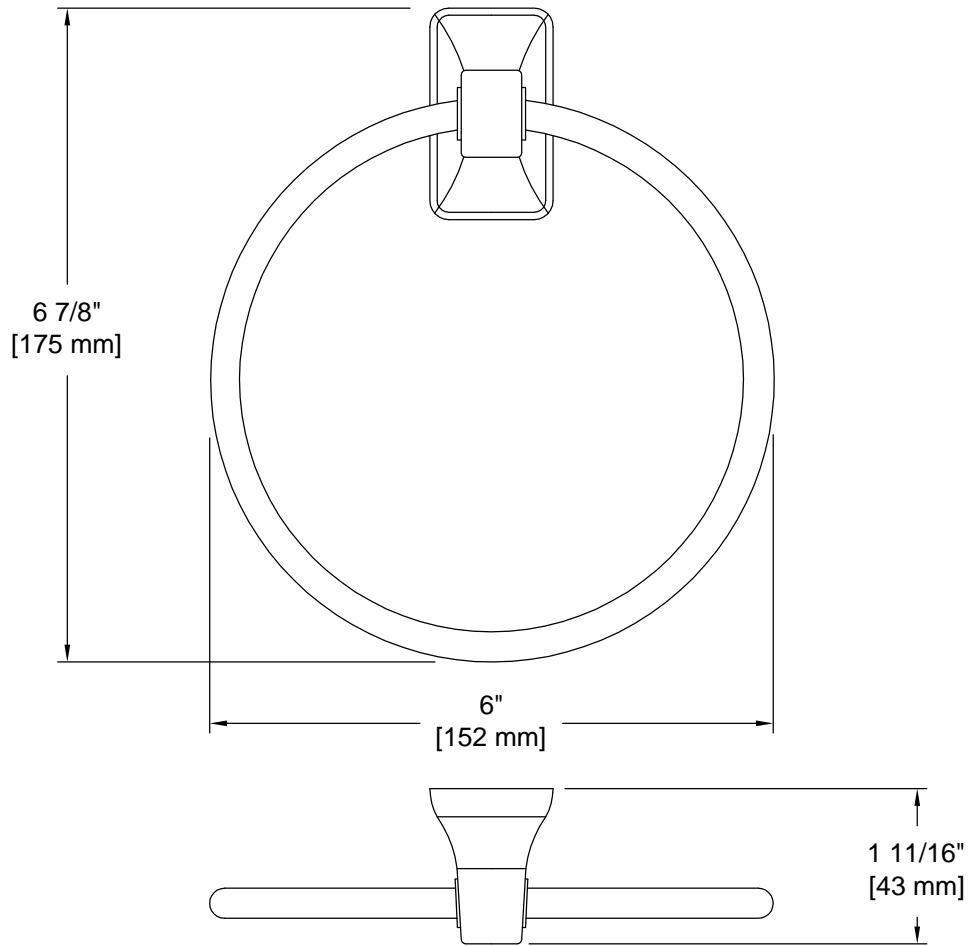

# PRODUCT DATA SHEET

**Product Description:** Towel ring, Sea Breeze. Post is fabricated from die cast zinc with a US26 bright chrome finish. Ring is fabricated from stainless steel with a US26 bright chrome finish. Ships with mounting hardware.

**Overall Size:** 6" W X 6 7/8" H X 1 11/16" D

**Material:** Zinc Post, Stainless Steel Ring

**Finish:** US26 Bright Chrome

**Cross Reference**

Manufacturer	Part Number

Description:

**Towel Ring, Sea Breeze**

Part Number:

**12010**

Date

06/10

Rev.

01