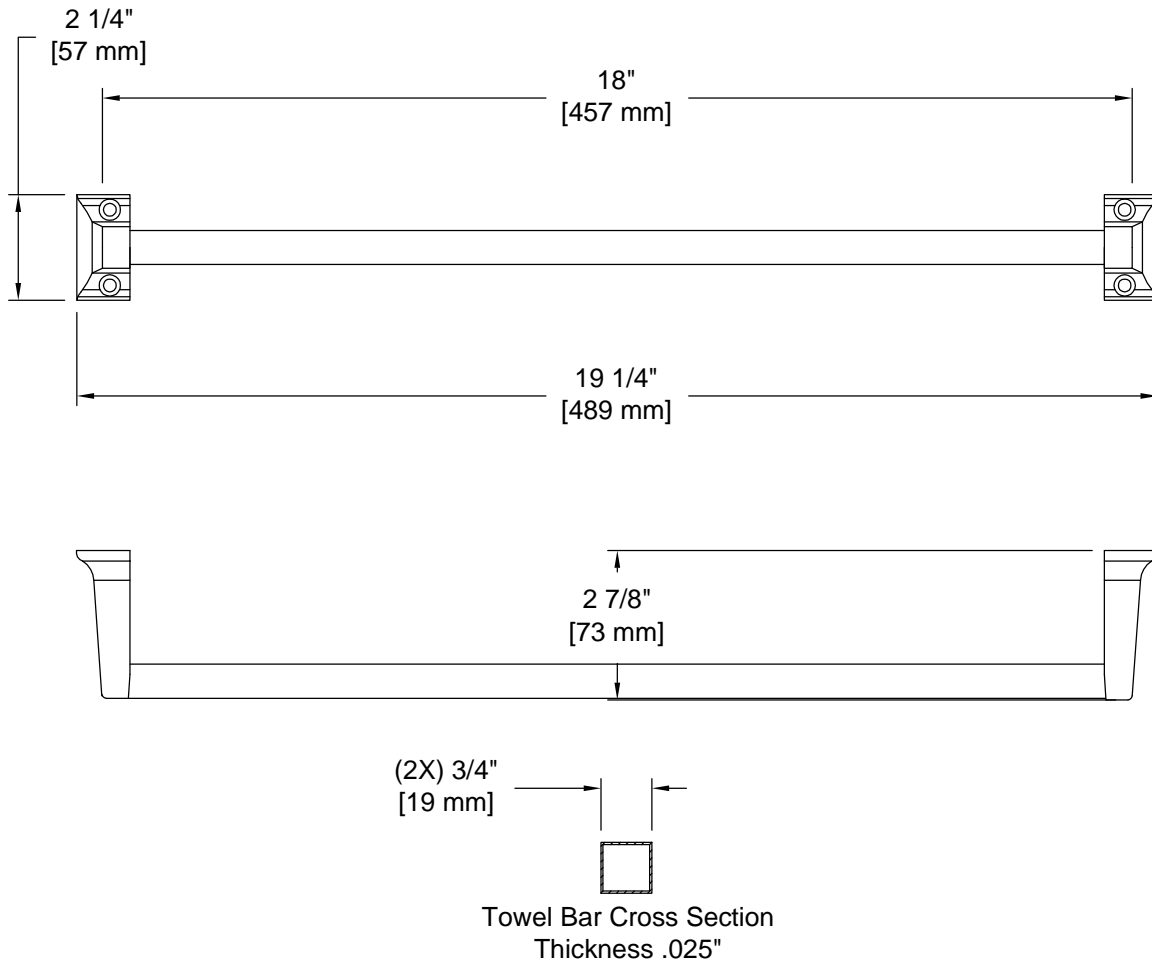

PRODUCT DATA SHEET

Product Description: Towel bar set, 18", Flamingo. Posts are fabricated from die cast zinc with a US26 bright chrome finish. Bar is fabricated from aluminum with a polished aluminum finish. Ships with mounting hardware.

Overall Size: 19 1/4" W X 2 1/4" H X 2 7/8" D

Material: Zinc Posts, Polished Aluminum Bar

Finish: US26 Bright Chrome

Cross Reference

Manufacturer	Part Number

Description:
**Towel Bar Set, 18",
 Flamingo**

Part Number: <b style="font-size: 1.2em;">11037	Date: 06/10	Rev.: 02
Sheet 1 of 1		