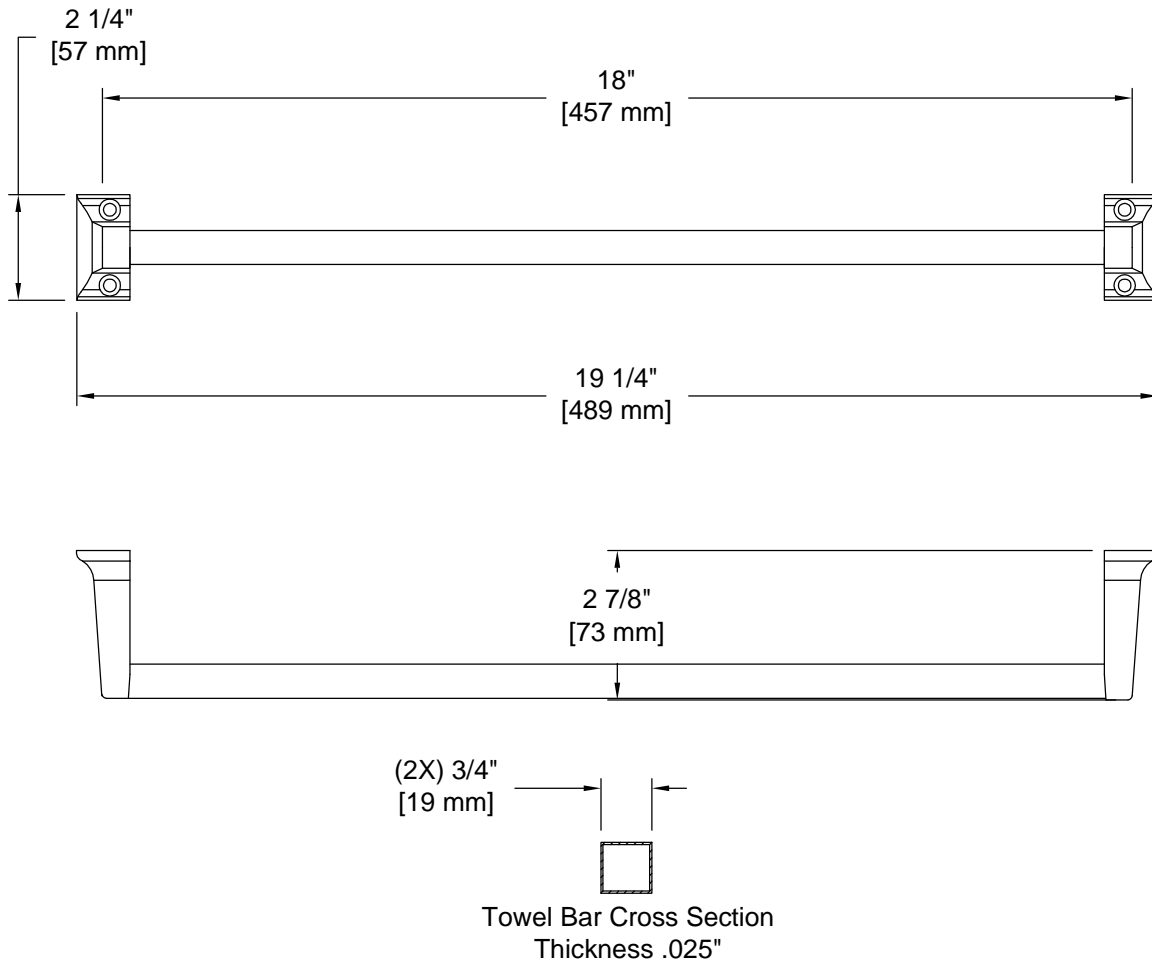

# PRODUCT DATA SHEET

**Product Description:** Towel bar set, 18", Flamingo. Posts are fabricated from die cast zinc with a US26 bright chrome finish. Bar is fabricated from aluminum with a polished aluminum finish. Ships with mounting hardware.

**Overall Size:** 19 1/4" W X 2 1/4" H X 2 7/8" D

**Material:** Zinc Posts, Polished Aluminum Bar

**Finish:** US26 Bright Chrome

**Cross Reference**

Manufacturer	Part Number

Description:  
**Towel Bar Set, 18",  
 Flamingo**

Part Number: <b style="font-size: 1.2em;">11037</b>	Date: 06/10	Rev.: 02
Sheet 1 of 1		