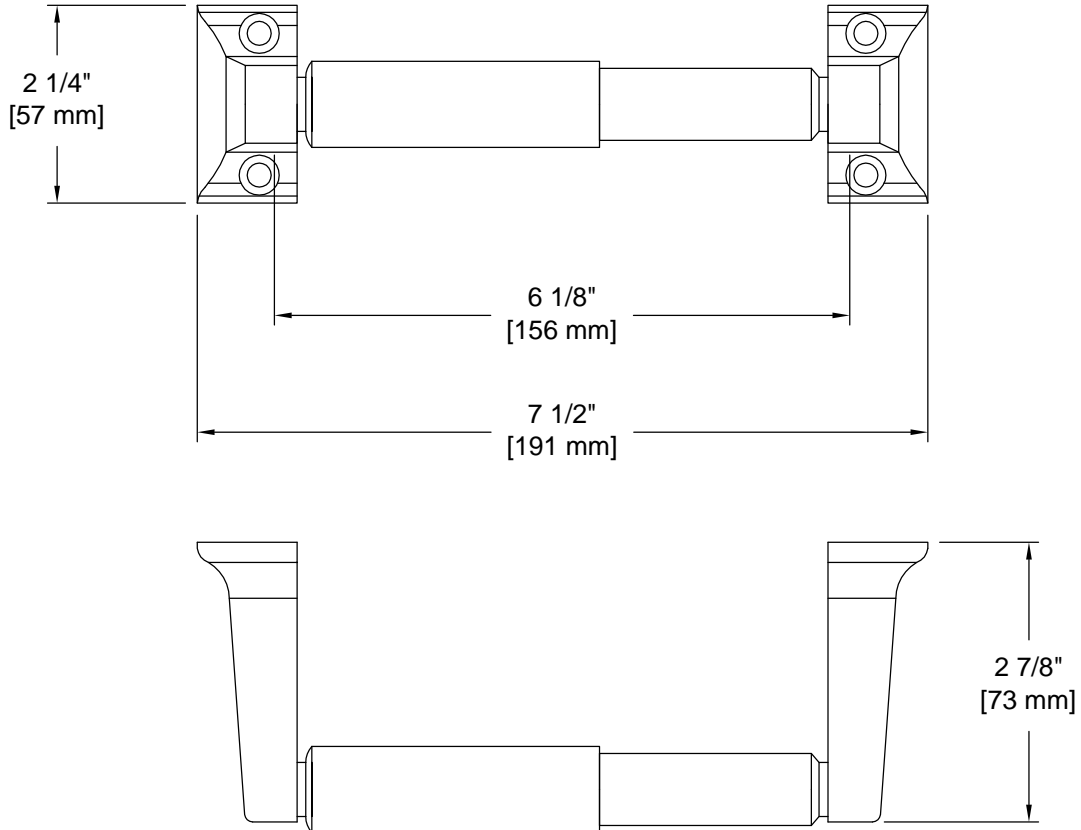

PRODUCT DATA SHEET

Product Description: Surface toilet tissue holder, Flamingo. Posts are fabricated from die cast zinc with a US26 bright chrome finish. Ships with mounting hardware.

Overall Size: 7 1/2" W X 2 1/4" H X 2 7/8" D

Material: Zinc Posts, White Plastic Roller

Finish: US26 Bright Chrome

Cross Reference

Manufacturer	Part Number

Description:
**Toilet Tissue Holder,
Surface, Flamingo**

Part Number:
11035

Date 06/10	Rev. 02
----------------------	-------------------