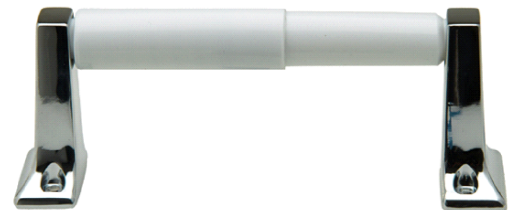

PRODUCT DATA SHEET

Product Description: Surface toilet tissue holder, Flamingo. Posts are fabricated from die cast zinc with a US26 bright chrome finish. Ships with mounting hardware.

Overall Size: 7 1/2" W X 2 1/4" H X 2 7/8" D

Material: Zinc Posts, White Plastic Roller

Finish: US26 Bright Chrome

Cross Reference

Manufacturer	Part Number

Description:
**Toilet Tissue Holder,
Surface, Flamingo**

Part Number:
11035

Date 06/10	Rev. 02
----------------------	-------------------