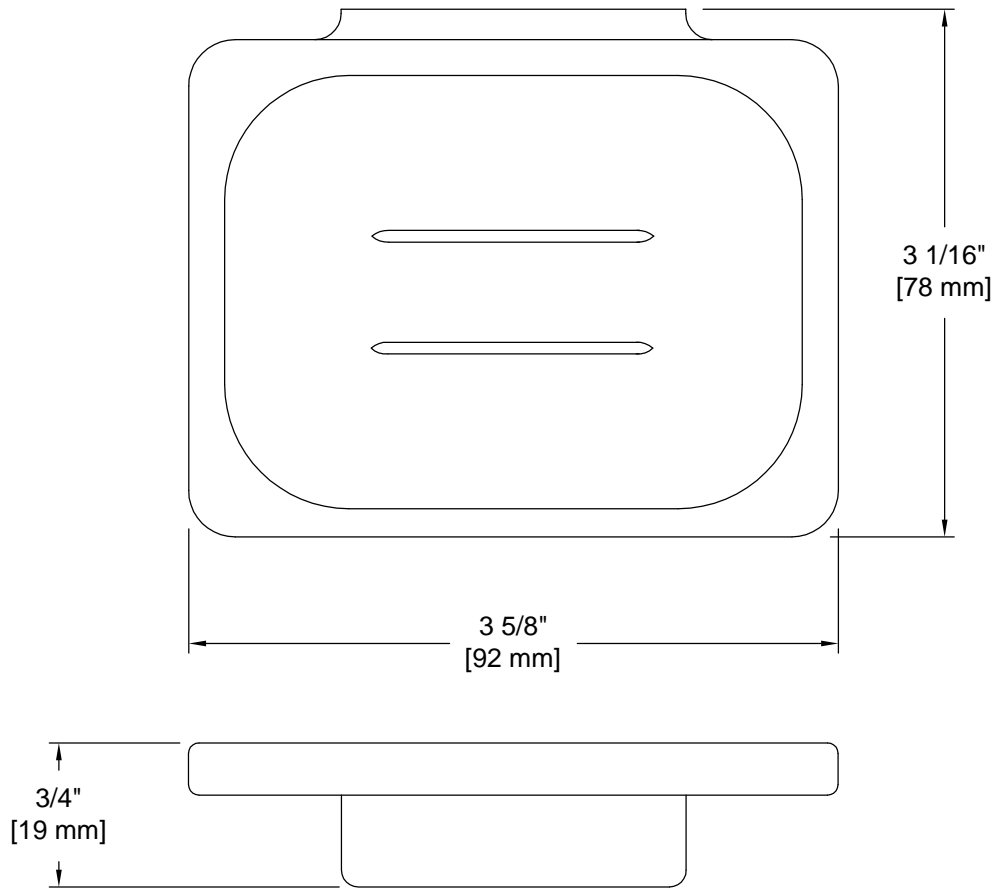

PRODUCT DATA SHEET

Product Description: Soap dish, Flamingo. Fabricated from die cast zinc with a US26 bright chrome finish. Ships with mounting hardware.

Overall Size: 3 5/8" W X 3/4" H X 3 1/16" D

Material: Zinc

Finish: US26 Bright Chrome

Cross Reference

Manufacturer	Part Number

Description:

**Soap Dish,
Flamingo**

Part Number:

11032

Date