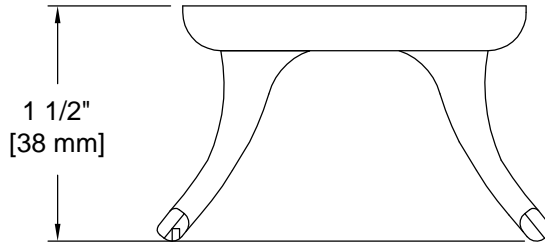

PRODUCT DATA SHEET

Product Description: Double robe hook, Flamingo. Fabricated from die cast zinc with a US26 bright chrome finish. Ships with mounting hardware.

Overall Size: 2 3/8" W X 1 1/2" H X 1 1/2" D

Material: Zinc

Finish: US26 Bright Chrome

Cross Reference

Manufacturer	Part Number

Description:

**Robe Hook, Double,
Flamingo**

Part Number:

11030