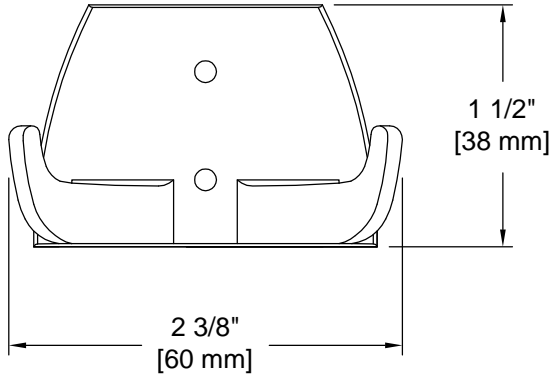

PRODUCT DATA SHEET

Product Description: Double robe hook, Flamingo. Fabricated from die cast zinc with a US26 bright chrome finish. Ships with mounting hardware.

Overall Size: 2 3/8" W X 1 1/2" H X 1 1/2" D

Material: Zinc

Finish: US26 Bright Chrome

Cross Reference

Manufacturer	Part Number

Description:

**Robe Hook, Double,
Flamingo**

Part Number:

11030